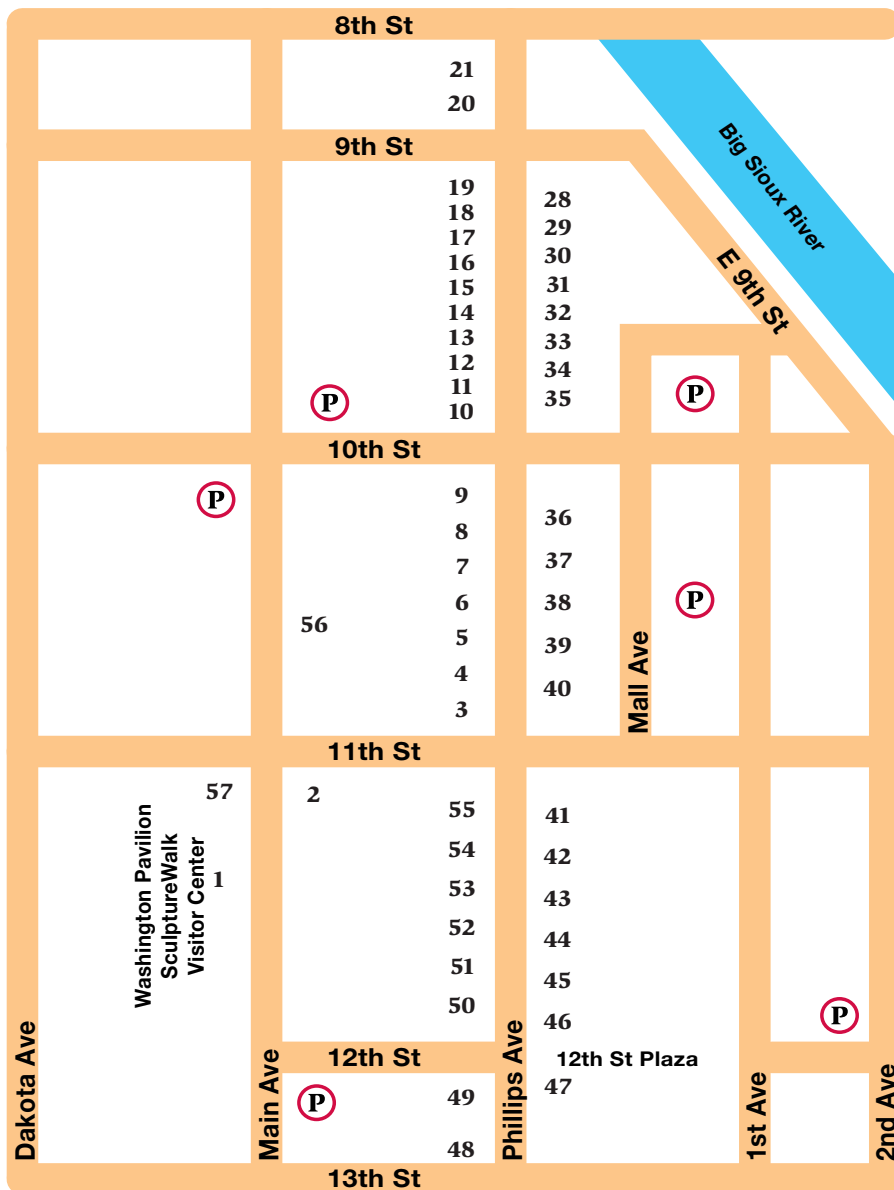

# SCULPTUREWALK

### 2018 Maps of Sculpture Locations

**P** Public Parking    Maps Are Not To Scale

#### Downtown

#### Eastbank