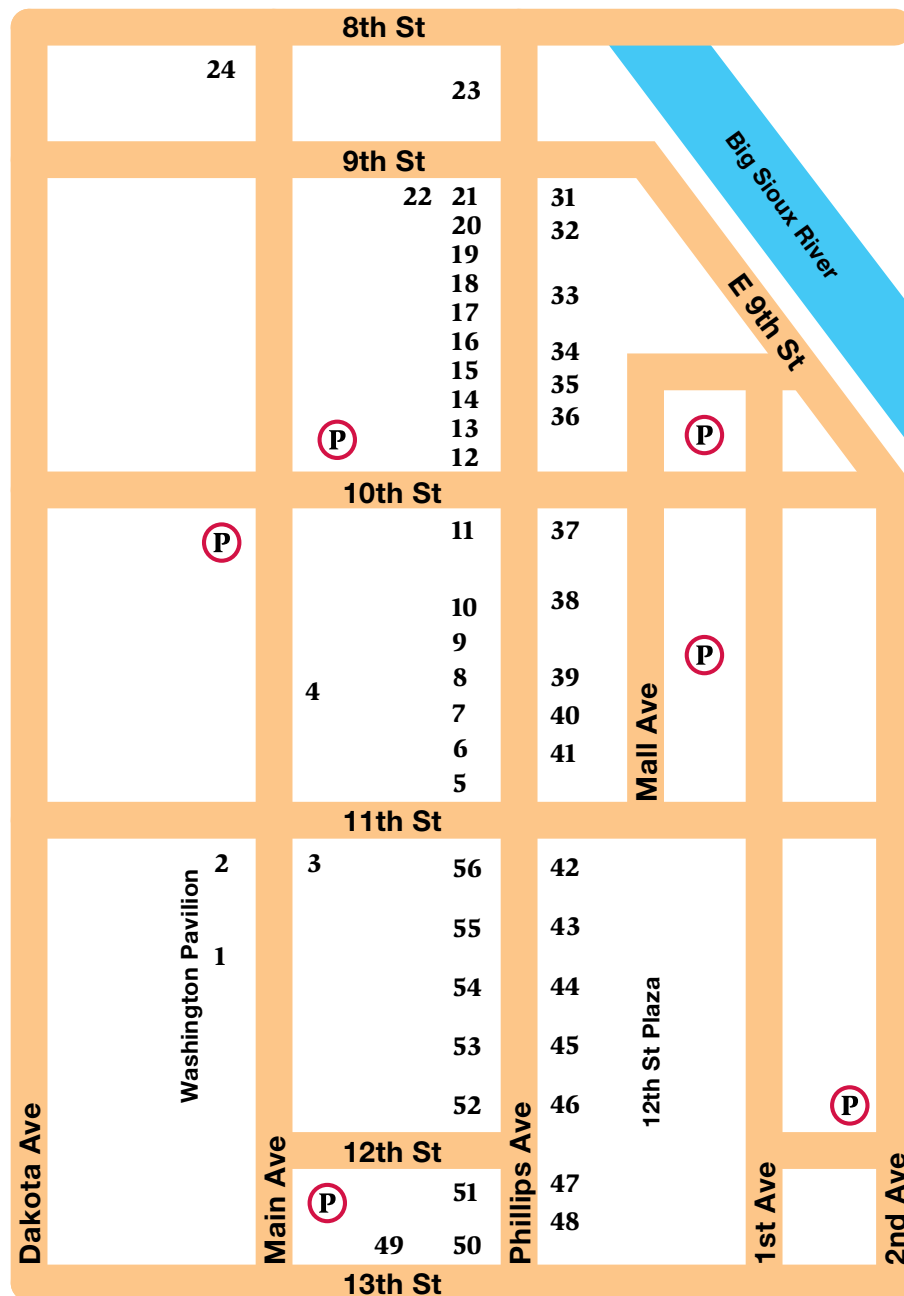

SCULPTUREWALK

S I O U X F A L L S

Maps of Sculpture Locations

2017 Sculpture Locations

Maps Are Not To Scale

Public Parking 

2017

SculptureWalk brochures with map, photos and People's Choice ballot are in brochure boxes attached to historic light posts on Phillips Ave.

Downtown

Uptown

Eastbank